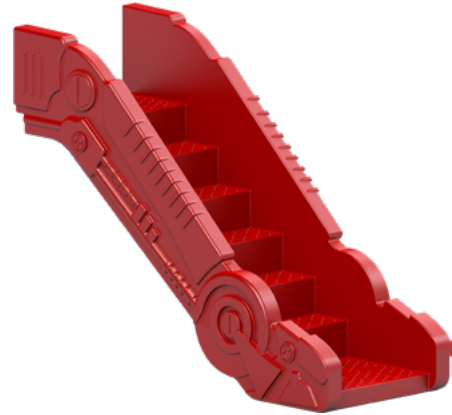

ISK-069
Pencere Pano
Window Panel
12kg

İSK-070
Uzay Pano
Space Panel
9kg

İSK-071
Tren Pano Çift Teker
Train Board Double Wheel
12kg

İSK-072
Tren Pano Tek Teker
Train Board Single Wheel
12kg

İSK-073
Figürlü Merdiven
Stairs with Figures
120cm - 53kg